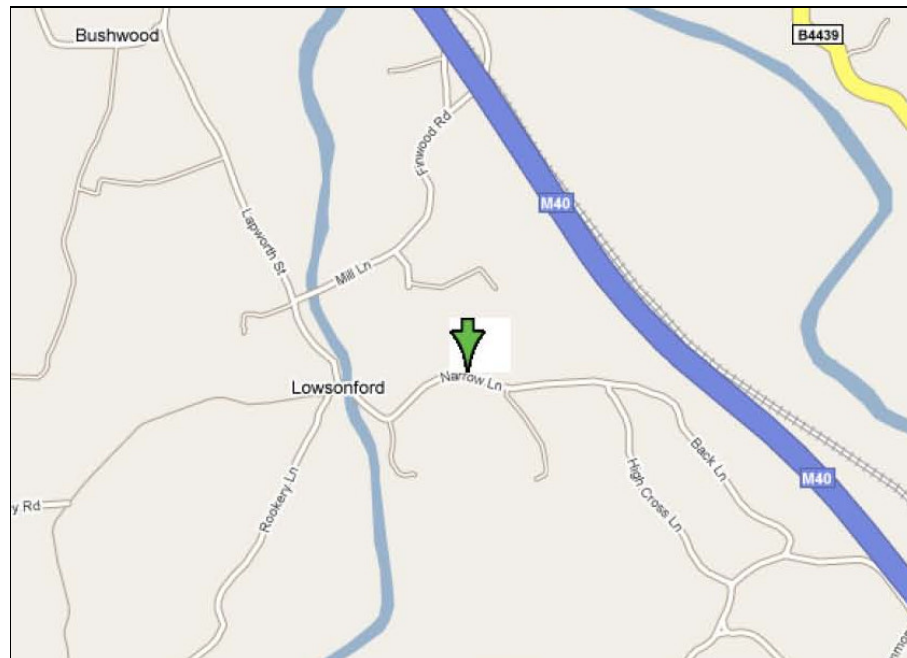

the horse's choice

Club Equus
Sandall House Farm
Narrow Lane
Lowsonford, Henley-in-Arden
Warwickshire
B95 5HN
Mobile 07930 444 517

Directions

From the M40 south

- At junction 3a, exit onto M42 toward M1/M6/B'ham (Central)/ Solihull
- At junction 4, exit toward A34/ Shirley
- Slight left at Stratford Road
- At the roundabout, take the 3rd exit onto A3400/ Stratford Road heading to Henley-in-Arden/ Shirley
- Slight left at B4439/ Old Warwick Road
- Turn right at Lapworth Street
- Continue on New Road
- Slight left into Narrow Lane

From the M40 north

- At junction 16, exit onto A3400/ Stratford Road toward Henley
- Turn right to stay on A3400/ Stratford Road
- Turn left at Bushwood Lane
- Slight right to stay on Bushwood Lane
- Turn right at Lapworth Street
- Continue on New Road
- New Road turns slightly left and becomes Narrow Lane